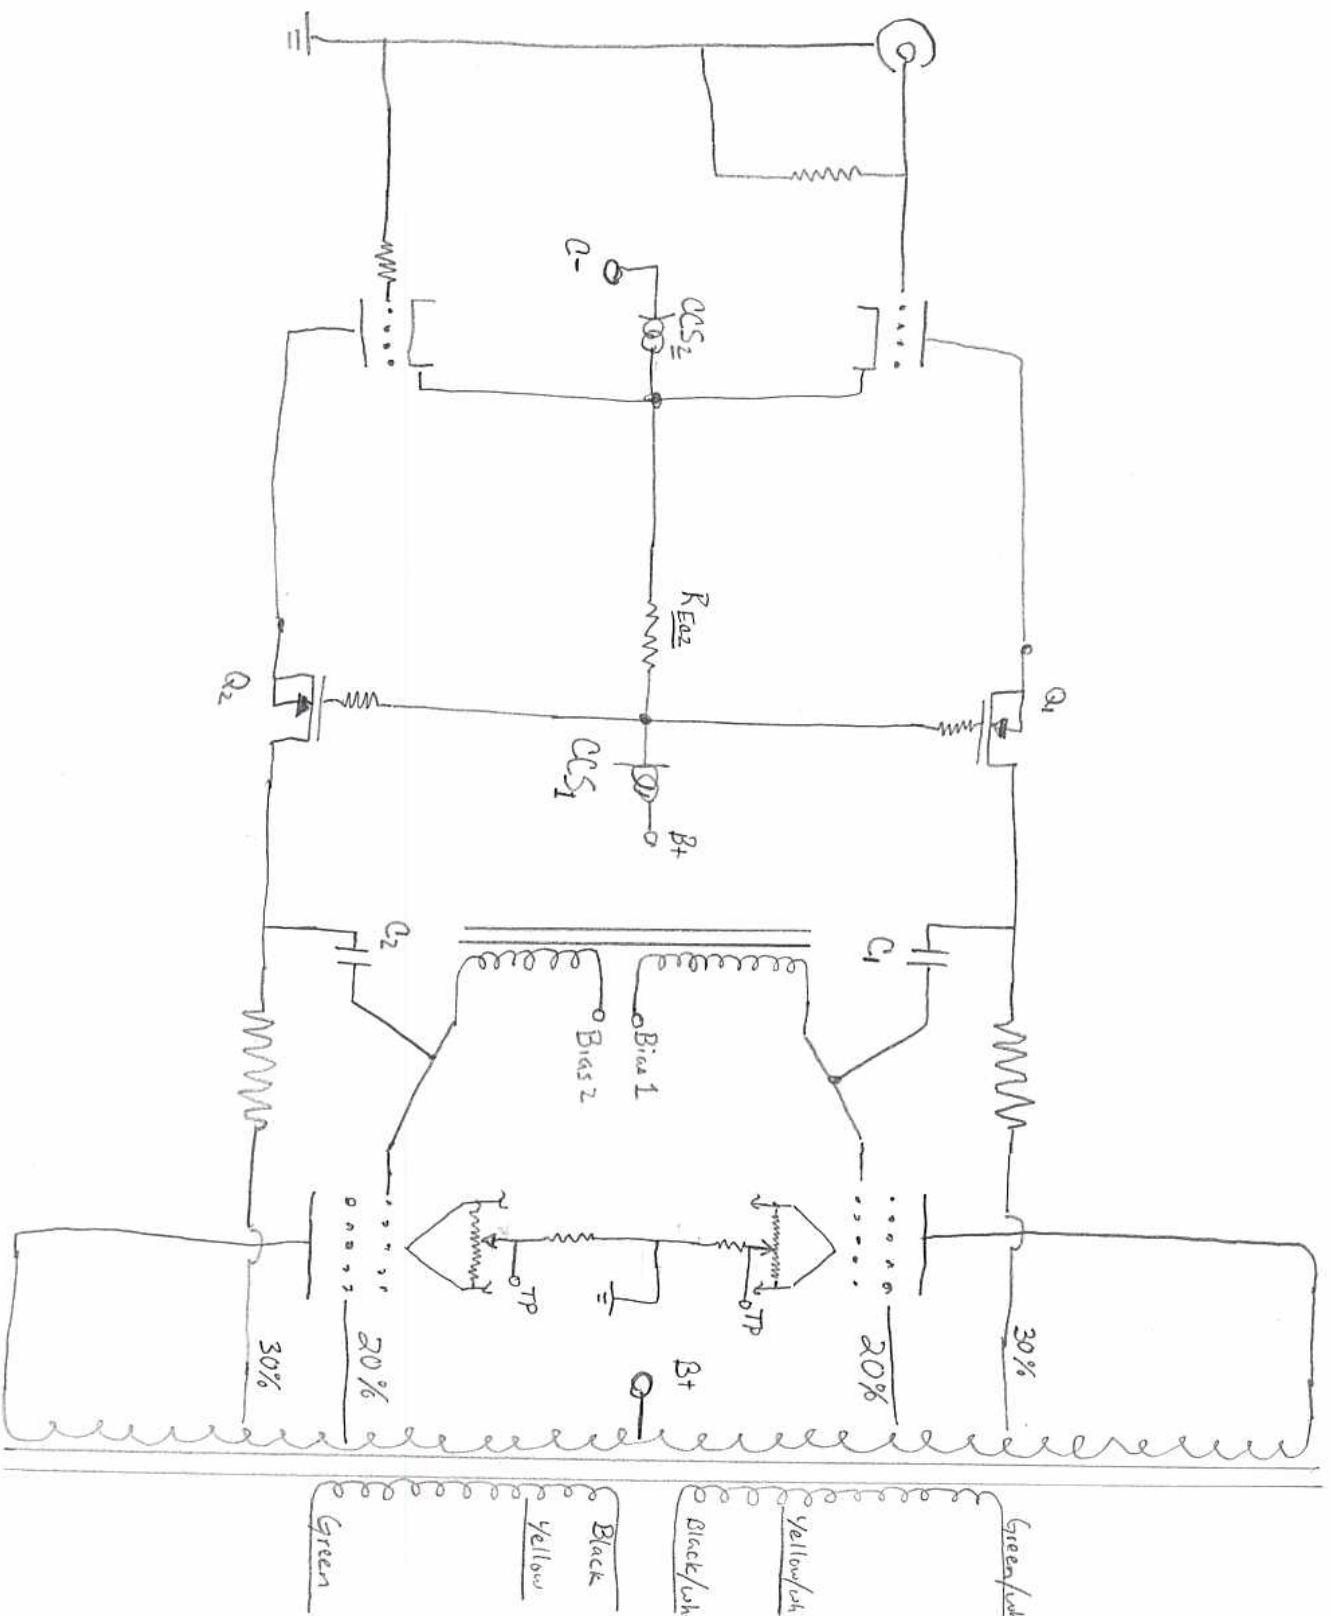

Merlin  
 © Douglas Piccard 2005

OPTx

E-linear mod to Perle SS 22